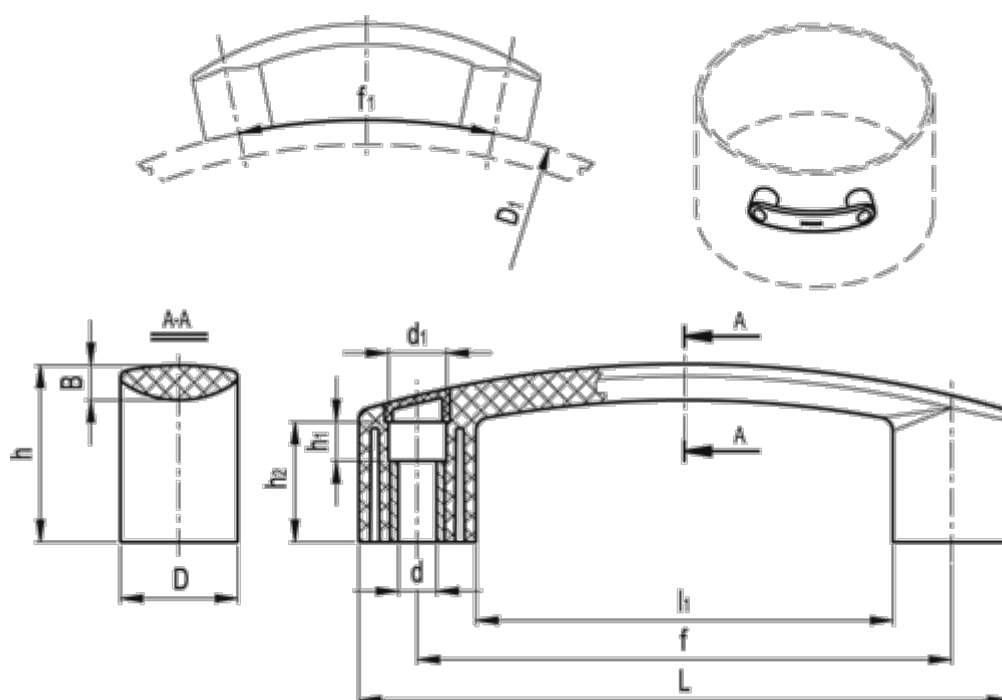

Data Sheet

Article number: 23042602615
Description: E+G Flexible bridge handle
EBP.140-8-FLX-C5 Cyan

Measures

B = 8.5	L = 144
d = 8.5	l1 = 92
D = 26	Weight (g) = 56
d1 = 13.5	
f = 117	
h = 39	
h1 = 8.5	
h2 = 26.5	